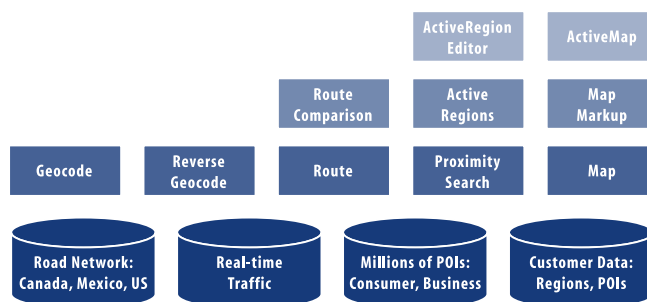

Geocoding

- Street address, zip code, registered name
- Geocode to any level: state, city, road, intersection, point-of-interest or specific address
- Interactive workflow to narrow in on result
- Postal information: Zip+9
- Association with the road network

Reverse Geocoding

- Find full postal address of passed latitude/longitude
- Association - snap to defined class of roadway
- Report nearest cross-road
- Report all alias names of roadway

Mapping

- High performance, variable scale
- Detailed street level maps
- Markup - icons or polygons; control over opacity
- Customer points of interest, or use built-in
- Overlay routes or route corridors

Route & Directions

- Highly configurable
- Mode of Use: walking or driving
- Point-to-point or multi-point sequencing
- Easy to follow: minimal decision steps, road name compression
- Written or spoken

Real-time Traffic[‡]

- Real-time traffic information for 70 metropolitan areas
- Incidents integrated into direction steps
- Alternative routing to avoid incidents

Web Services You Can Depend On

Since 1999, Maptuit has provided high-availability web services out of redundant data centers. Maptuit's experienced customer support team is available to accelerate the deployment of your application with documentation, examples and advice.